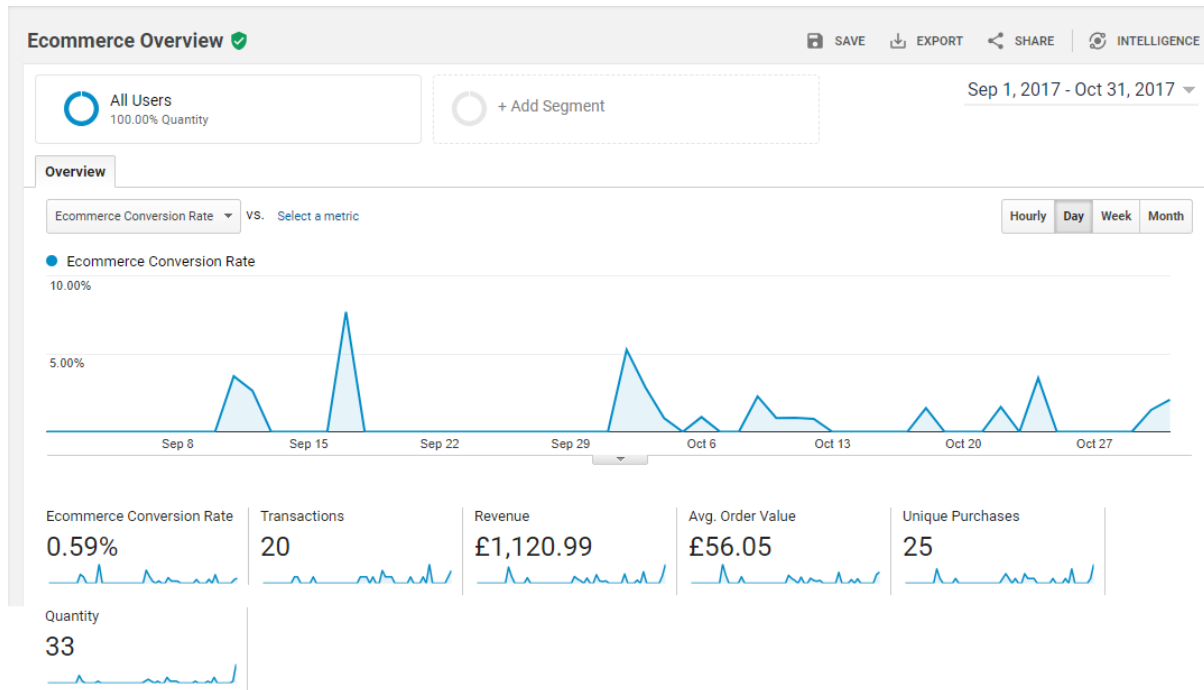

Google Analytics Conversion Rate- Before

Google Analytics Conversion Rate After